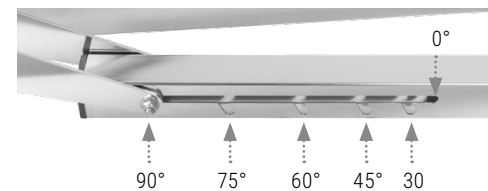

swiss quality

Mosmatic Corporation
BRISTOL, WI 53104-0400 USA | Phone: +1-800-788-9880 | www.mosmatic.com

Get Social

CAR WASH | HIGH PRESSURE CLEANING | ROTARY UNIONS