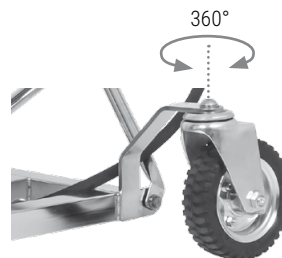

swiss quality

Mosmatic Corporation
BRISTOL, WI 53104-0400 USA | Phone: +1-800-788-9880 | www.mosmatic.com

Get Social

CAR WASH | HIGH PRESSURE CLEANING | ROTARY UNIONS