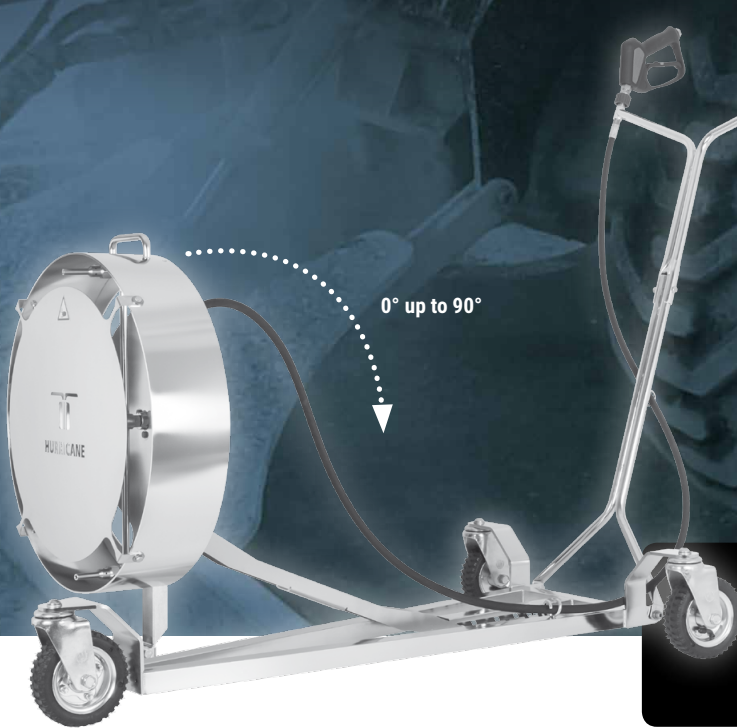

E-FLYER

mosmatic 

HURRICANE PRO

- ✓ **6" swivel caster**
- ✓ **Adjustable spray deck**
- ✓ **Complete stainless steel (INOX)**
- ✓ **Pressure up to 4000 psi**
- ✓ **Temperature up to 250°F**

Adjustable Undercarriage Cleaner

With the Hurricane Pro model you are not only able to clean underneath vehicles, you also have the ability to pivot the spray deck which allows for multiple cleaning angles. Deck adjustment from 0° to maximum 90°.

The adjustable angles allow for "all-around" cleaning on construction machines, fleet vehicles, boats or agricultural machines using just one model undercarriage cleaner.

Three large swivel casters make your cleaning job easier with full range of motion, allowing you to maneuver even on rough surfaces. Standard long range stabilizer nozzles on the Mosmatic Hurricane Pro increases the distance and impact of your cleaning project. Use this new cleaning tool from Mosmatic with either hot or cold high-pressure pumps.